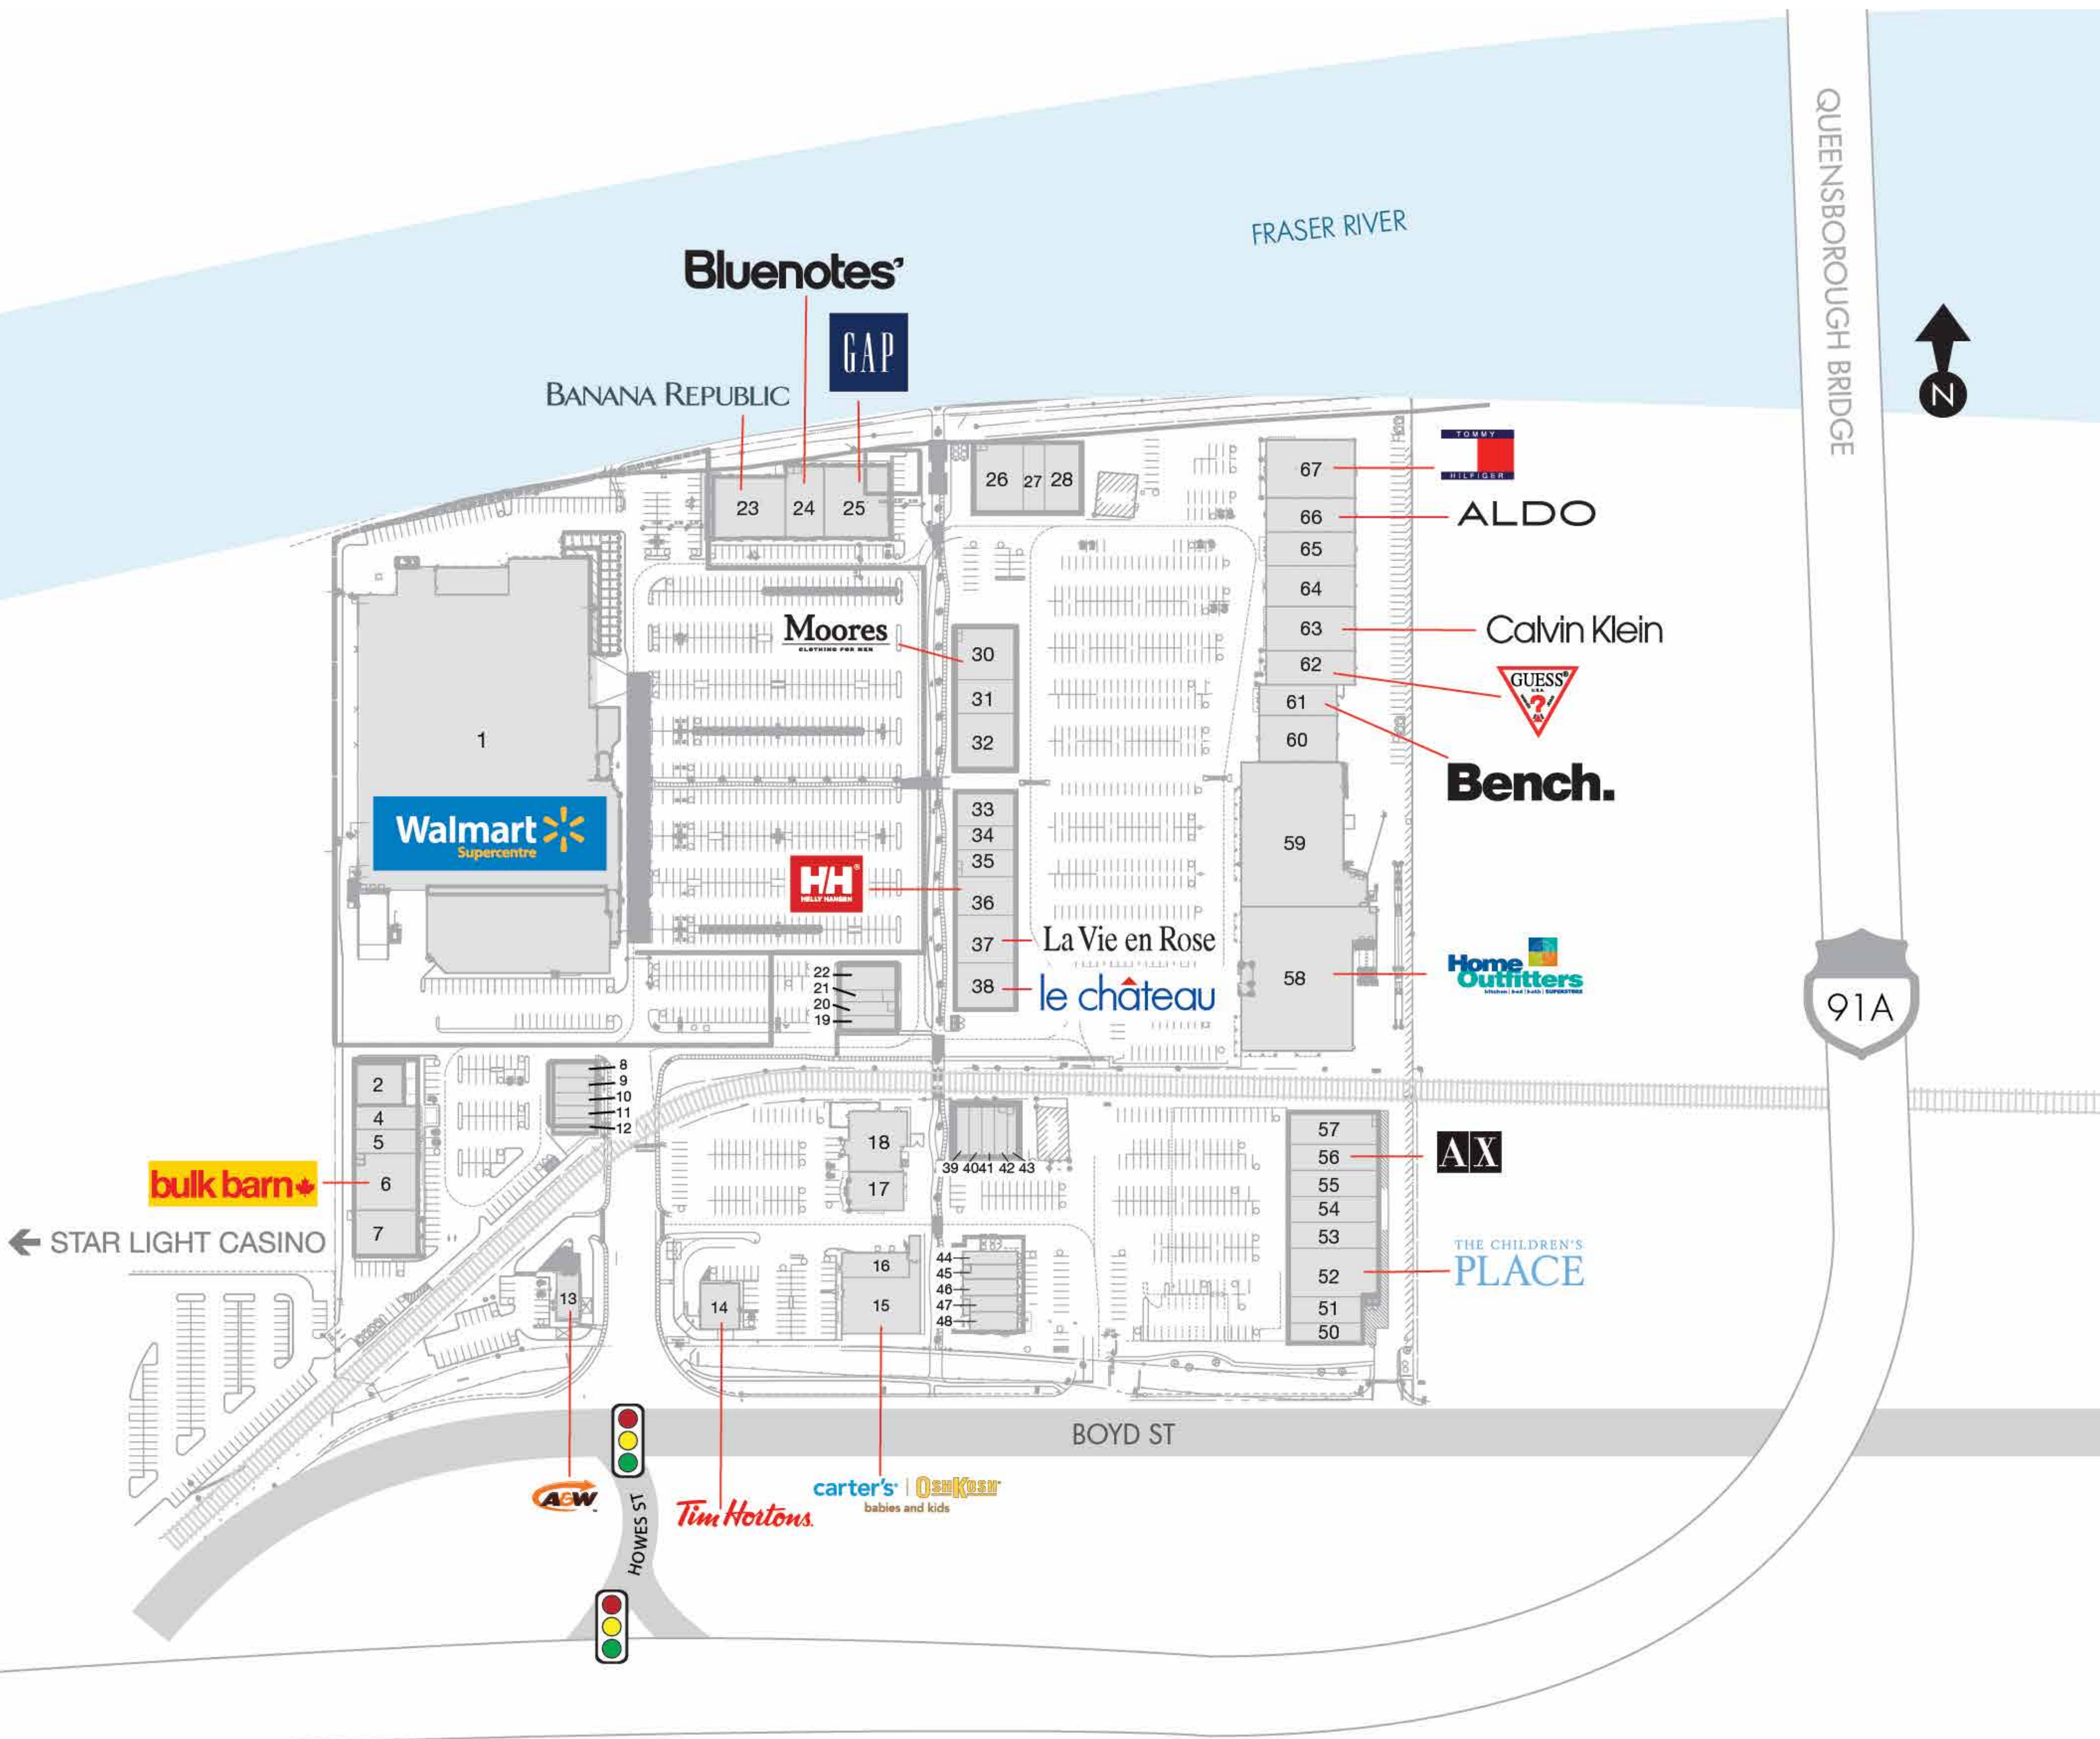

Queensborough Landing Shopping Centre is located in the heart of the Lower Mainland, nestled in New Westminster – between Burnaby, Richmond, Coquitlam, Surrey and Delta.

Address
 805 Boyd St New Westminster, BC V3M 5X2

Operation Hours
 Monday - Friday: 10am - 9pm
 Saturday - Sunday: 10am - 7pm

DIRECTORY

- | | | | | |
|---------------------------------|------------------------------------|--------------------|--------------------------|---------------------------|
| 1. Walmart Supercentre | 13. A&W | 25. The Gap | 40. Naanbites | 55. Roots |
| 2. Jiffy Lube | 14. Tim Hortons | 26. Reebok | 42. GNC | 56. Armani Exchange |
| 4. Nando's | 15. Carter's OshKosh | 27. Quicksilver | 43. Marble Slab Creamery | 57. Destination Maternity |
| 5. Wok Box | 16. Lindt Chocolate | 28. Sleep Country | 44. Subway | 58. Home Outfitters |
| 6. Bulk Barn | 17. Coast Capital Credit Union | 30. Moores | 45. Tora Sushi | 60. Suzy Shier |
| 7. Liquor Store | 18. Boston Pizza | 34. Chatters | 46. Dentist | 61. Bench |
| 8. Quizno's | 19. Pho Express | 35. Soft-Moc | 47. Opa! | 62. Guess |
| 9. Bell Mobility | 22. Payless ShoeSource | 36. Helly Hansen | 48. Starbucks | 63. Calvin Klein |
| 10. Aktkinson & Terry Insurance | 23. Banana Republic Factory Outlet | 37. La Vie en Rose | 51. Spring | 65. Garage |
| 11. Canada Post | 24. Blue Notes | 38. Le Chateau | 52. The Children's Place | 66. Aldo |
| 12. Taco Del Mar | | 39. Nail Studio | 54. Dynamite | 67. Tommy Hilfiger |